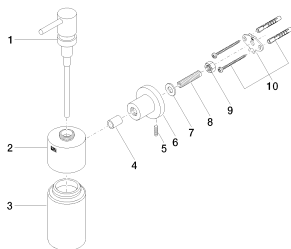

Kitchen - Tara.
Soap dispenser wall-mounted - black matte
Article number: 83 435 892-33

- Frosted glass bottle
- Width 2-3/8"
- Height 7-7/8"
- Flange diameter 2-1/8"
- 8.45 oz bottle capacity
- 5-5/8" Projection

black matte

Dimensional drawing

All dimensions in mm / inch = mm x 0,0394

Kitchen - Tara.

Soap dispenser wall-mounted - black matte

Article number: 83 435 892-33

Kitchen - Tara.
Soap dispenser wall-mounted - black matte
Article number: 83 435 892-33

Spare parts list

Number	Item Number	Designation	Number of units
--------	-------------	-------------	-----------------