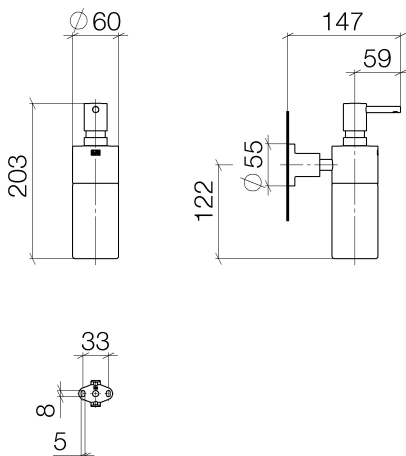

Kitchen - Tara.
Soap dispenser wall-mounted - black matte
Article number: 83 435 892-33

- Frosted glass bottle
- Width 2-3/8"
- Height 7-7/8"
- Flange diameter 2-1/8"
- 8.45 oz bottle capacity
- 5-5/8" Projection

black matte

Dimensional drawing

All dimensions in mm / inch = mm x 0,0394

Kitchen - Tara.

Soap dispenser wall-mounted - black matte

Article number: 83 435 892-33

Kitchen - Tara.
Soap dispenser wall-mounted - black matte
Article number: 83 435 892-33